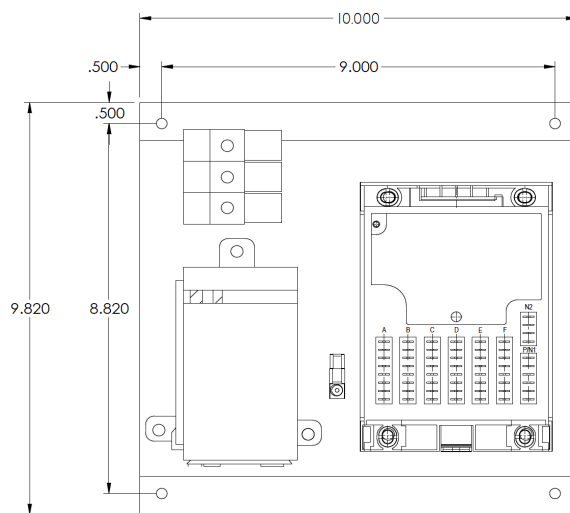

MOUNTING DIMENSIONS

WHICH CLIMATE GUARD IS RIGHT FOR YOUR FLEET?

Make	Model	Model Year	High Temperature Set Point	Part Number
Ford	F-150	2017, 2018	(88°F/93°F) or (90°F/95°F)	7740-00024
Ford	Transit Connect Van	2016, 2017, 2018	(88°F/93°F) or (90°F/95°F)	7740-00025
Ford	Explorer Interceptor	2015, 2016, 2017, 2018	(88°F/93°F) or (90°F/95°F)	7740-00027
Chevy	1500 and Tahoe	2018, 2019	(88°F/93°F) or (90°F/95°F)	7740-00031
Dodge	Ram 1500 Gas and Caravan Gas	2018, 2019	(88°F/93°F) or (90°F/95°F)	7740-00036